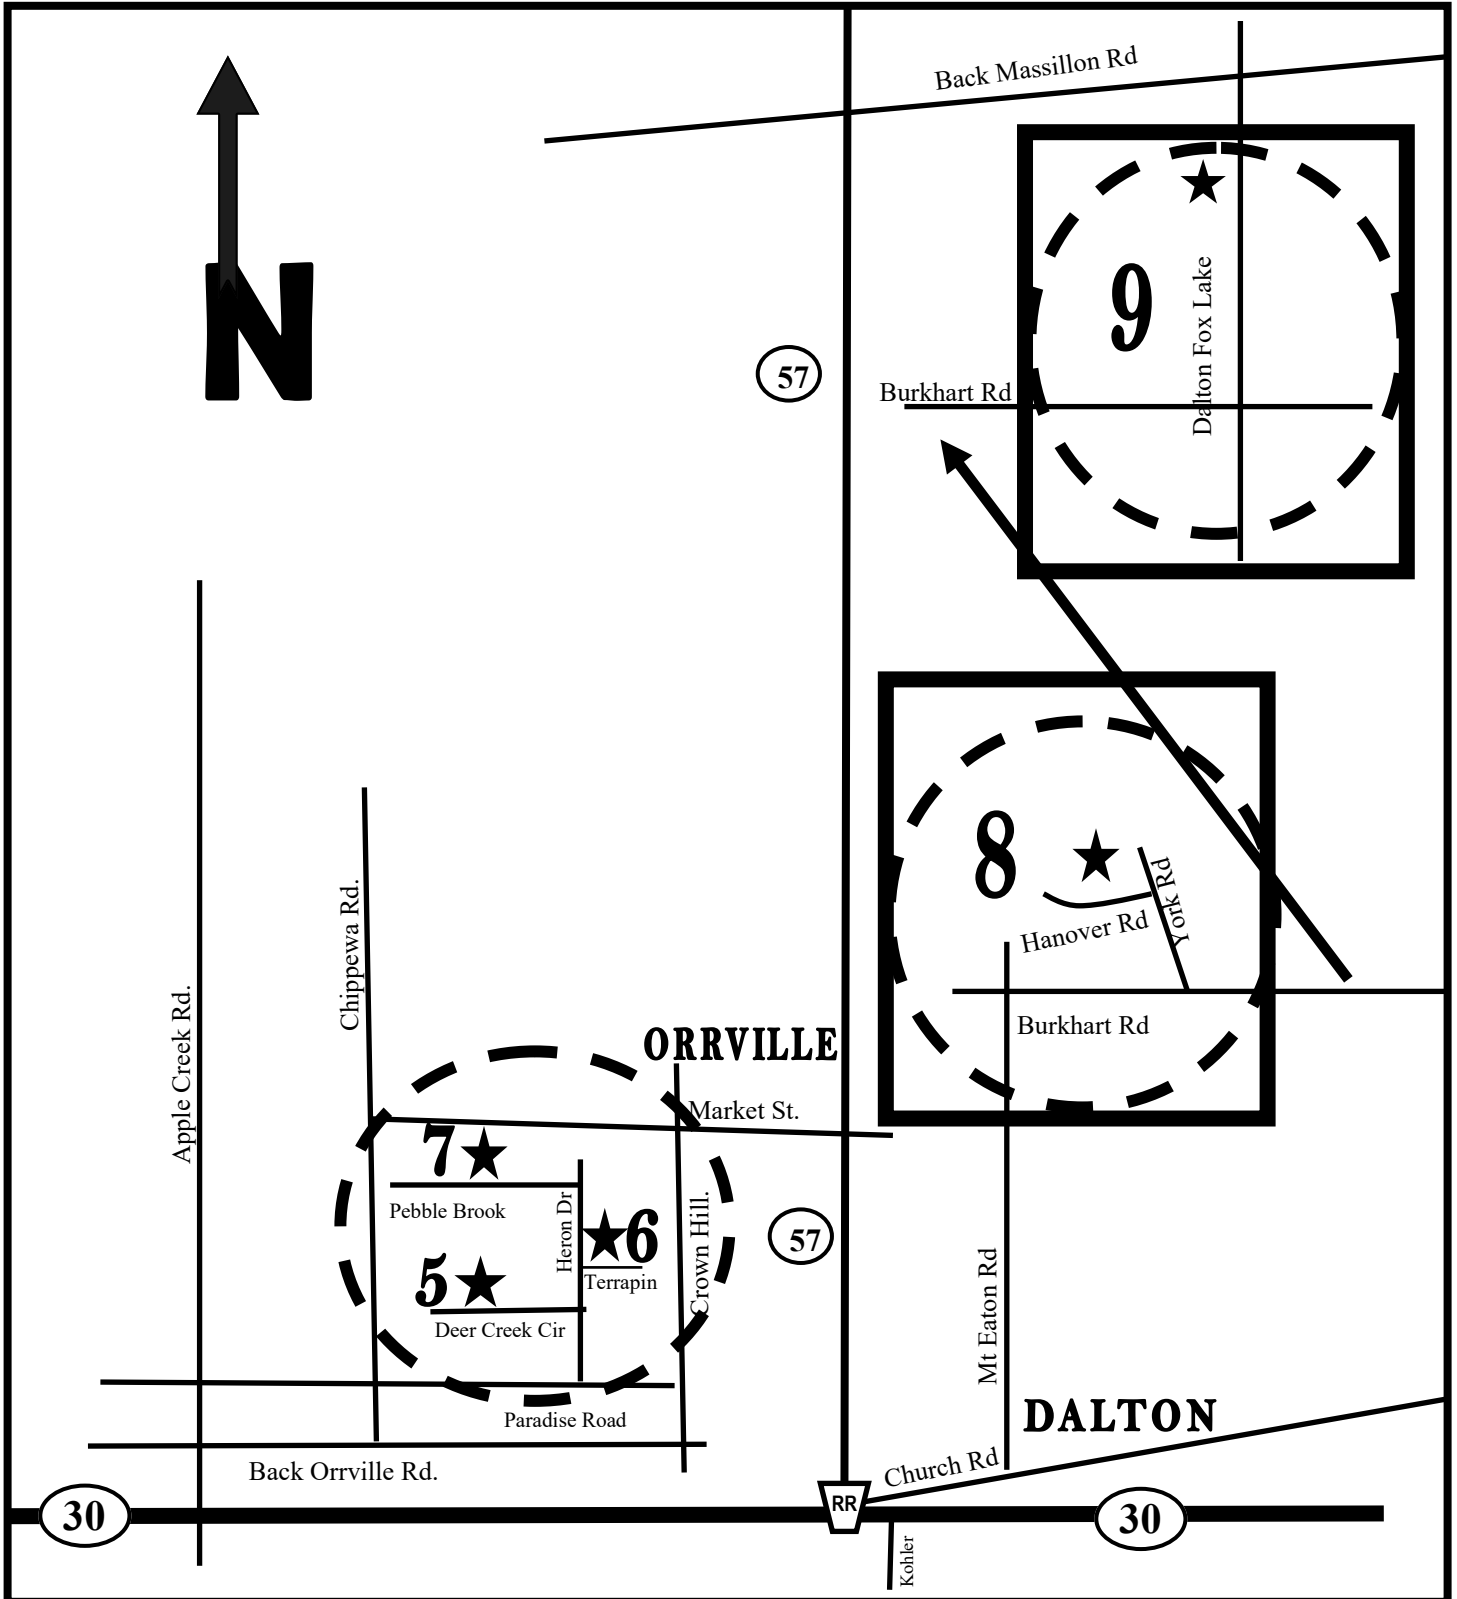

2019 Parade of Homes

September 20-22 & 27-29, Fridays 5-8, Saturdays noon-7, Sundays noon-5

Tickets are \$5.00 per person & can be purchased at any Parade Home during Parade Hours.

Hse #	Company	Parade Address	City
1	Suppes Homes	9804 Finley Rd	Wooster
2	Weaver Custom Homes	3970 Spring Brook Way	Wooster
3	MD Custom Builders	4467 Mel Ln	Wooster
4	Capstone Custom Homes	1496 Logan Ln	Wooster

2019 Parade of Homes

September 20-22 & 27-29, Fridays 5-8, Saturdays noon-7, Sundays noon-5

Tickets are \$5.00 per person & can be purchased at any Parade Home during Parade Hours.

<u>Hse #</u>	<u>Company</u>	<u>Parade Address</u>	<u>City</u>
5	Orrville Boys & Girls Club	2311 Deer Creek Cir	Orrville
6	Sommer & Swartzentruber	152 Heron Dr	Orrville
7	Yoder Builders	2329 Pebble Brook Path	Orrville
8	Straub Homes	16530 Hanover Rd	Orrville
9	Aspen Building Co.	4976 Dalton Fox Lake	North Lawrence