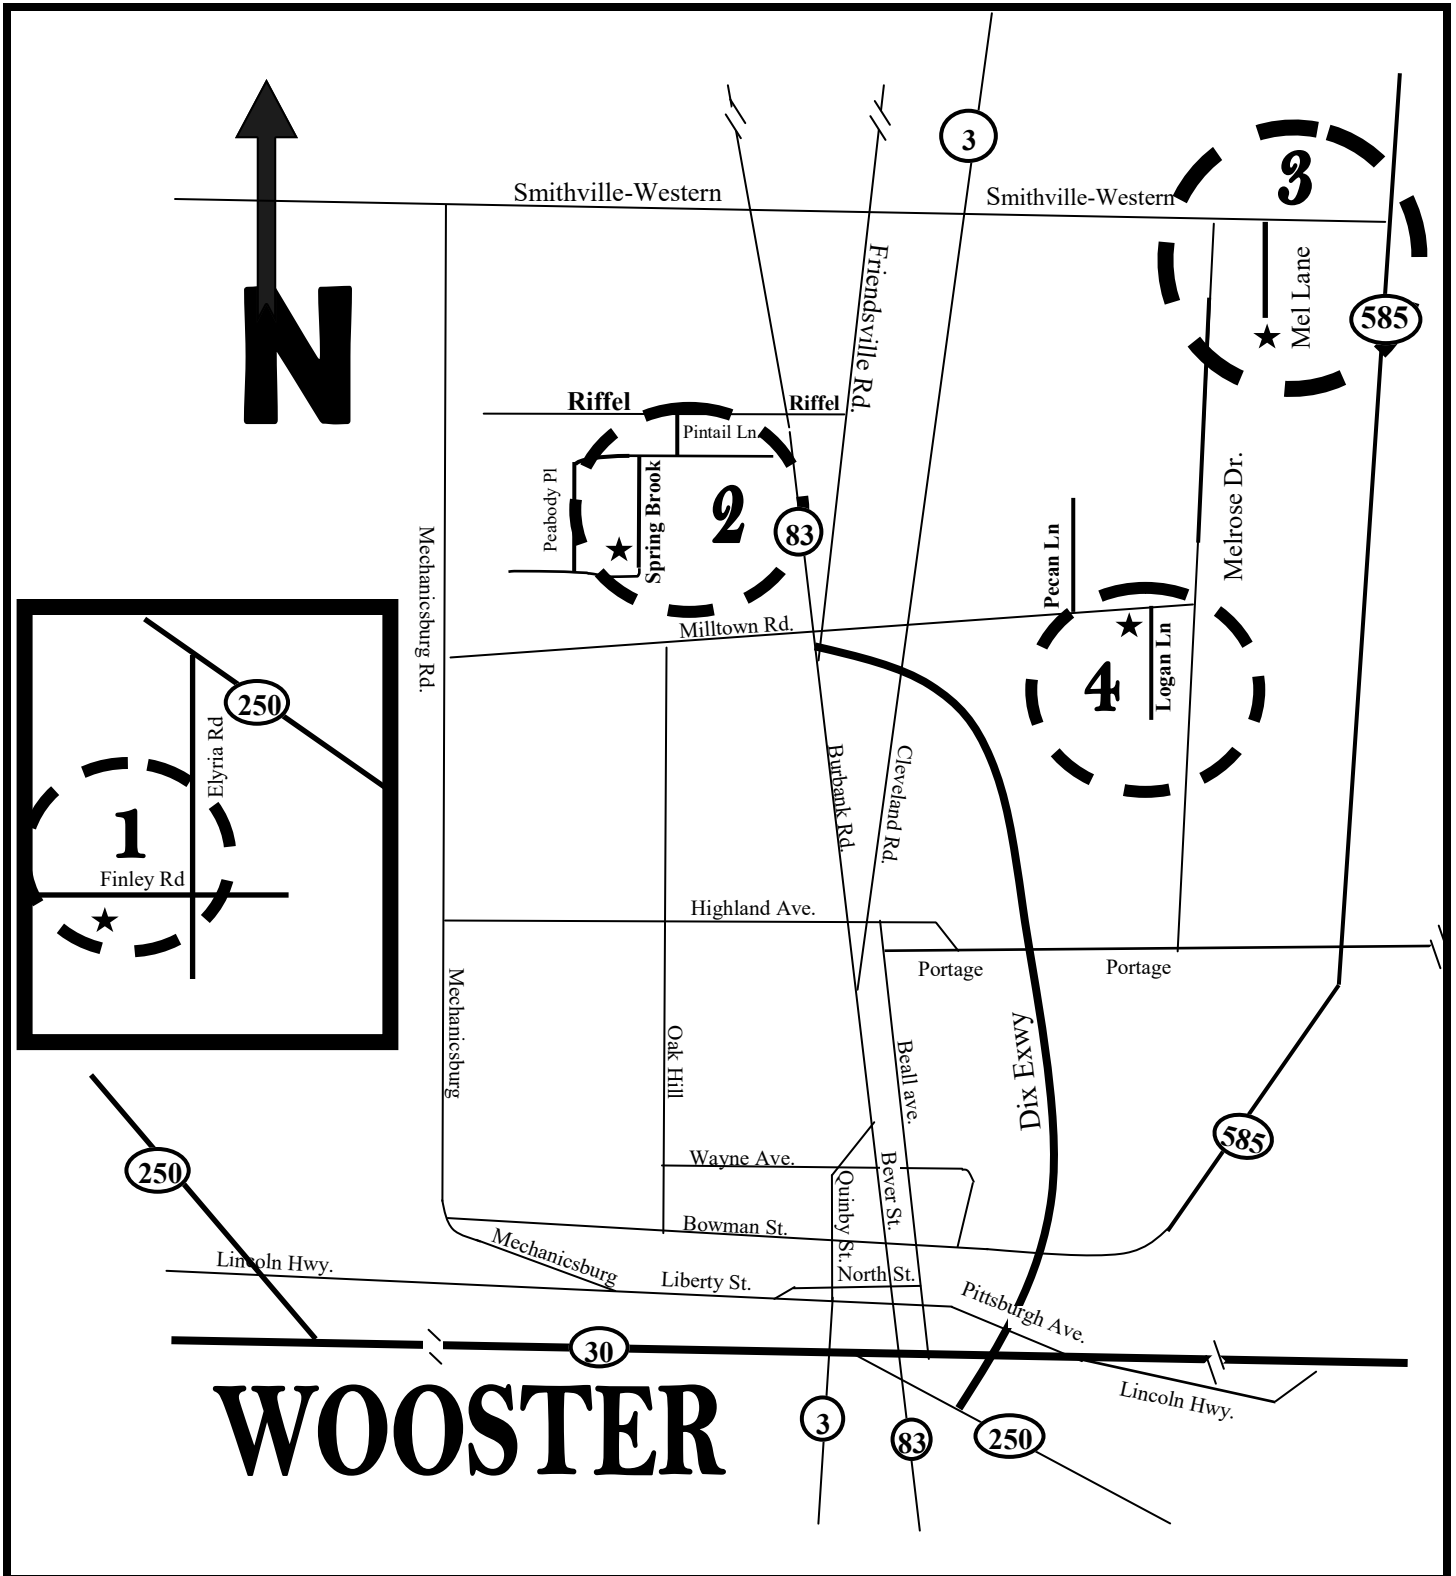

2019 Parade of Homes

September 20-22 & 27-29, Fridays 5-8, Saturdays noon-7, Sundays noon-5

Tickets are \$5.00 per person & can be purchased at any Parade Home during Parade Hours.

Hse #	Company	Parade Address	City
1	Suppes Homes	9804 Finley Rd	Wooster
2	Weaver Custom Homes	3970 Spring Brook Way	Wooster
3	MD Custom Builders	4467 Mel Ln	Wooster
4	Capstone Custom Homes	1496 Logan Ln	Wooster

2019 Parade of Homes

September 20-22 & 27-29, Fridays 5-8, Saturdays noon-7, Sundays noon-5

Tickets are \$5.00 per person & can be purchased at any Parade Home during Parade Hours.

<u>Hse #</u>	<u>Company</u>	<u>Parade Address</u>	<u>City</u>
5	Orrville Boys & Girls Club	2311 Deer Creek Cir	Orrville
6	Sommer & Swartzentruber	152 Heron Dr	Orrville
7	Yoder Builders	2329 Pebble Brook Path	Orrville
8	Straub Homes	16530 Hanover Rd	Orrville
9	Aspen Building Co.	4976 Dalton Fox Lake	North Lawrence